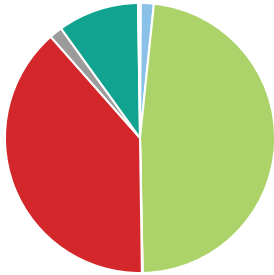

School Discipline Interests

- Dance: 11%
- Literary Arts: 12%
- Media Arts: 26%
- Music: 9%
- Theatre: 18%
- Visual Arts: 25%

Ethnicity

- American Indian / Alaska Native: 0%
- Asian: 2%
- Black / African American: 48%
- Hawaiian / Pacific Islander: 0%
- Hispanic: 39%
- Multi-Racial: 2%
- White: 10%
- Other / Not Available: 0%