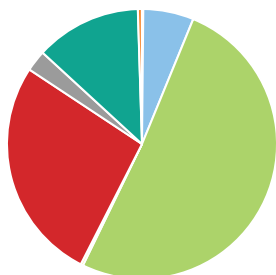

Ethnicity

- American Indian / Alaska Native: 0%
- Asian: 6%
- Black / African American: 51%
- Hawaiian / Pacific Islander: 0%
- Hispanic: 27%
- Multi-Racial: 3%
- White: 13%
- Other / Not Available: 0%

Student Demographics

66%

Low Income

11%

Limited English

10%

Diverse Learners

1255

Average Enrollment of
School Served

Our Reach

SCHOOLS